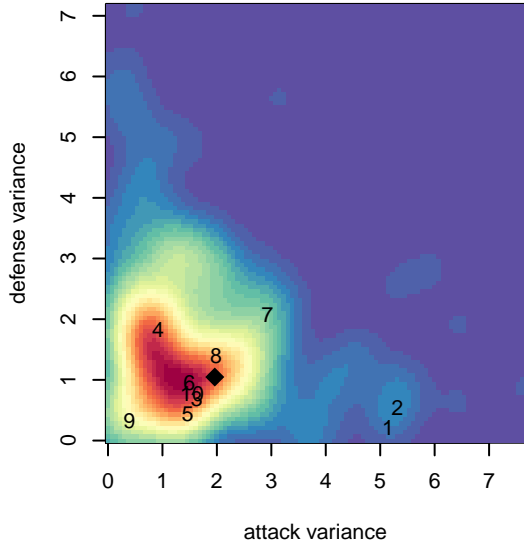

Seattle Celtic White G05

Seattle Celtic
 Seattle, WA
 G05 total strength=947
 attack=1.7 defense=1.63
 fall league = PSPL Classic 1 – West U13

alt names used:
 Seattle Celtic G05 White
 Seattle Celtic G05 White
 Seattle Celtic G05 White

Venues played:
 2017 Starfire Spring Classic GU13 Silver
 2017 Eastside FC Cup GU13 Silver
 2017 PSPL Classic 1 – West U13

Seattle Celtic White G05
 Dots are actual minus expected GF (blue circles) and GA (red triangles).
 Blue line is smoothed change in attack strength. Red is smoothed change in defense strength.

**attack and defense variance (black dot)
relative to other teams
and top 10 in region**

**attack and defense rating
relative to others at age
and all opponents in last 13 months**

Performance relative to 13 month average