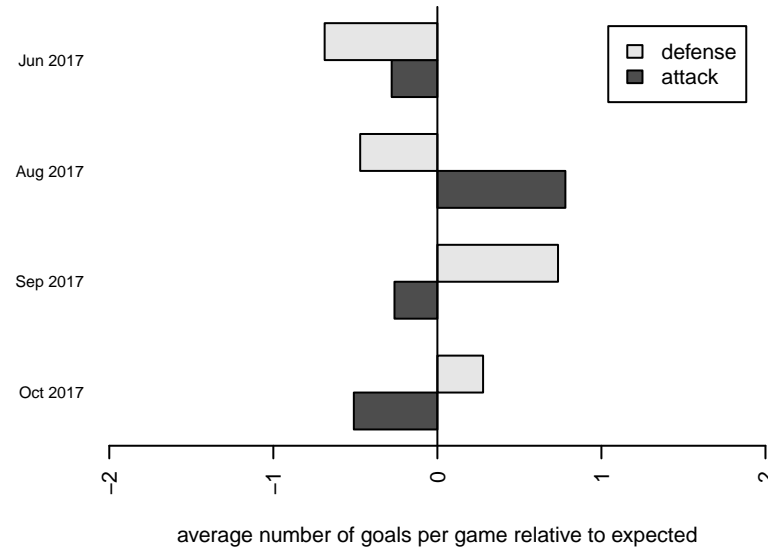

Performance relative to 13 month average