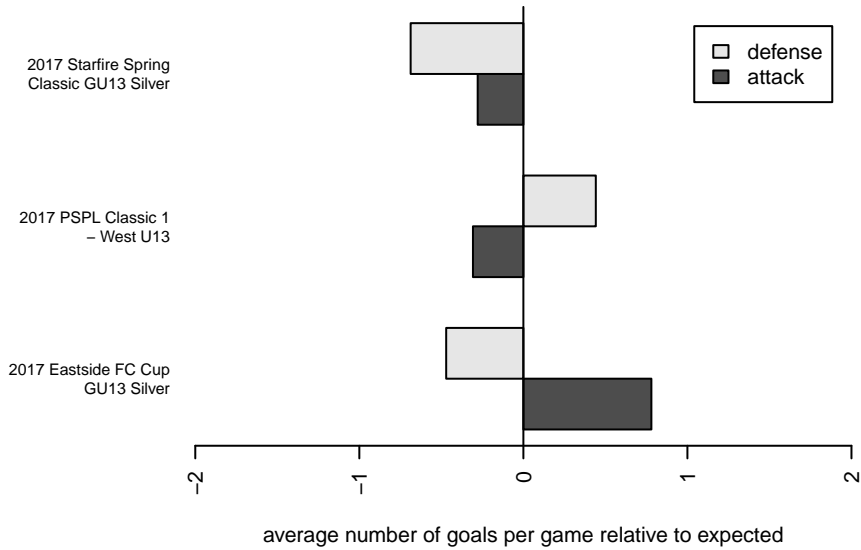

Seattle Celtic White G05

Seattle Celtic
 Seattle, WA
 G05 total strength=947
 attack=1.7 defense=1.63
 fall league = PSPL Classic 1 – West U13

alt names used:
 Seattle Celtic G05 White
 Seattle Celtic G05 White
 Seattle Celtic G05 White

Venues played:
 2017 Starfire Spring Classic GU13 Silver
 2017 Eastside FC Cup GU13 Silver
 2017 PSPL Classic 1 – West U13

Seattle Celtic White G05
 Dots are actual minus expected GF (blue circles) and GA (red triangles).
 Blue line is smoothed change in attack strength. Red is smoothed change in defense strength.

**attack and defense variance (black dot)
relative to other teams
and top 10 in region**

**attack and defense rating
relative to others at age
and all opponents in last 13 months**

Performance relative to 13 month average