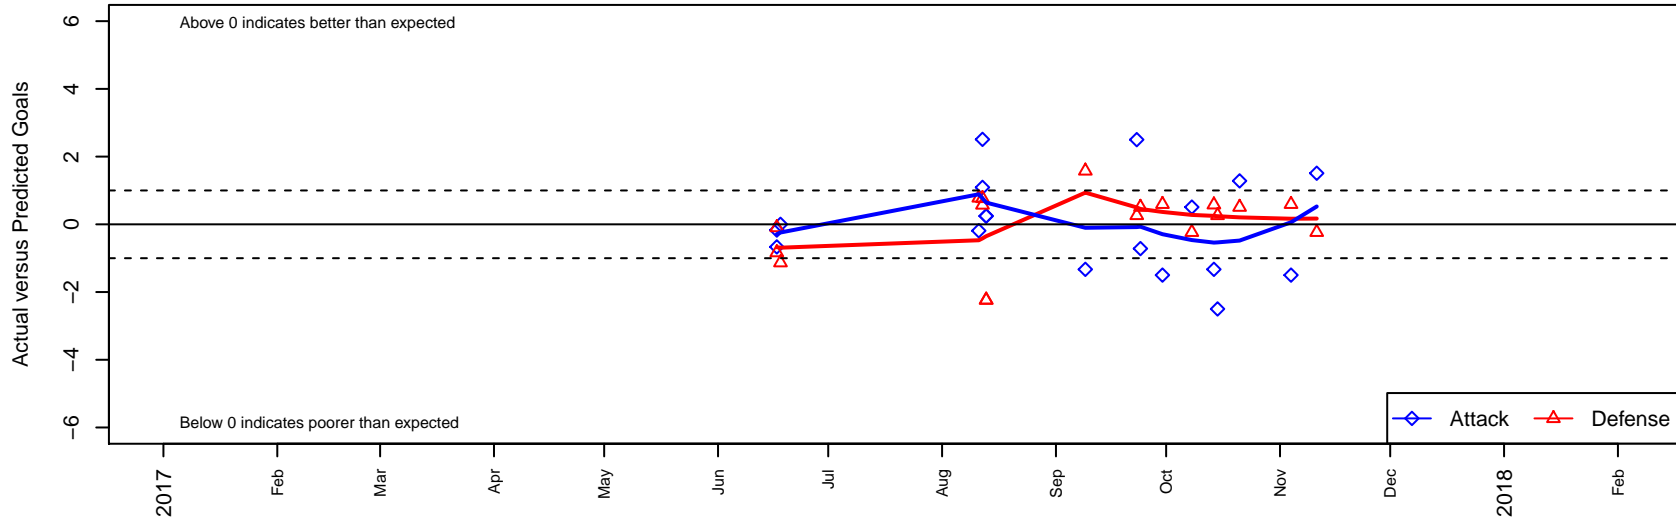

Seattle Celtic White G05

Seattle Celtic
 Seattle, WA
 G05 total strength=947
 attack=1.7 defense=1.63
 fall league = PSPL Classic 1 – West U13

alt names used:
 Seattle Celtic G05 White
 Seattle Celtic G05 White
 Seattle Celtic G05 White

Venues played:
 2017 Starfire Spring Classic GU13 Silver
 2017 Eastside FC Cup GU13 Silver
 2017 PSPL Classic 1 – West U13

Seattle Celtic White G05
 Dots are actual minus expected GF (blue circles) and GA (red triangles).
 Blue line is smoothed change in attack strength. Red is smoothed change in defense strength.

**attack and defense variance (black dot)
relative to other teams
and top 10 in region**

**attack and defense rating
relative to others at age
and all opponents in last 13 months**

Performance relative to 13 month average