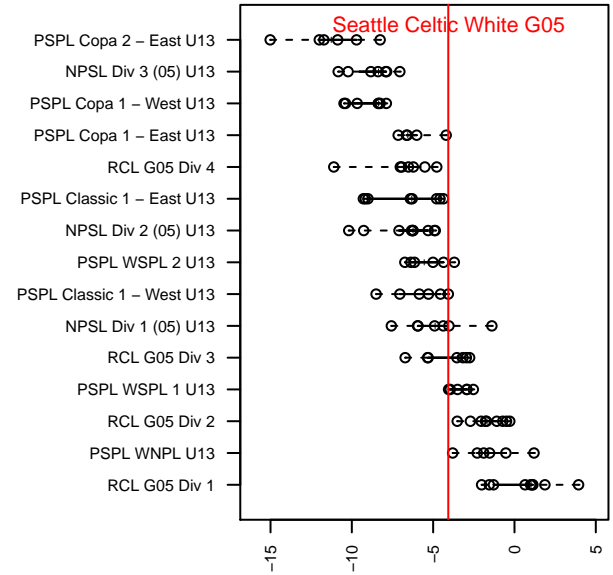

Seattle Celtic White G05

Seattle Celtic
 Seattle, WA
 G05 total strength=947
 attack=1.7 defense=1.63
 fall league = PSPL Classic 1 – West U13

alt names used:
 Seattle Celtic G05 White
 Seattle Celtic G05 White
 Seattle Celtic G05 White

Venues played:
 2017 Starfire Spring Classic GU13 Silver
 2017 Eastside FC Cup GU13 Silver
 2017 PSPL Classic 1 – West U13

Seattle Celtic White G05
 Dots are actual minus expected GF (blue circles) and GA (red triangles).
 Blue line is smoothed change in attack strength. Red is smoothed change in defense strength.

**attack and defense variance (black dot)
relative to other teams
and top 10 in region**

**attack and defense rating
relative to others at age
and all opponents in last 13 months**

Performance relative to 13 month average