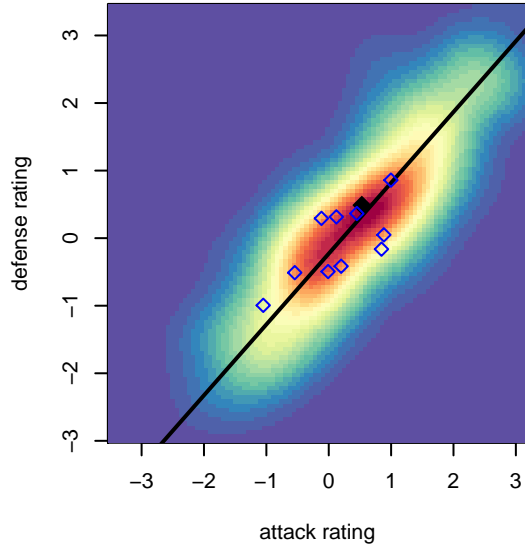

Seattle Celtic White G05

Seattle Celtic
 Seattle, WA
 G05 total strength=947
 attack=1.7 defense=1.63
 fall league = PSPL Classic 1 – West U13

alt names used:
 Seattle Celtic G05 White
 Seattle Celtic G05 White
 Seattle Celtic G05 White

Venues played:
 2017 Starfire Spring Classic GU13 Silver
 2017 Eastside FC Cup GU13 Silver
 2017 PSPL Classic 1 – West U13

Seattle Celtic White G05
 Dots are actual minus expected GF (blue circles) and GA (red triangles).
 Blue line is smoothed change in attack strength. Red is smoothed change in defense strength.

**attack and defense variance (black dot)
relative to other teams
and top 10 in region**

**attack and defense rating
relative to others at age
and all opponents in last 13 months**

Performance relative to 13 month average